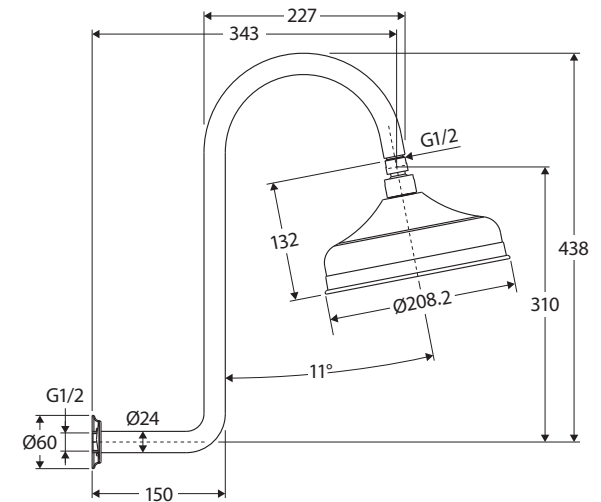

Lillian

SHOWER ARM SET

Features

- Made from solid brass
- Female ½" BSP inlet
- WELS 3 Star rated, 9L/min

Modern
Vintage
COLLECTION

Available in

Polished
Chrome
411138-A

PVD
Brushed Nickel
411138BN-A

While we aim to ensure specifications are correct at the time of publication, Fienza reserves the right to make modifications without prior notice. Physical colour may vary from image shown. All measurements are shown in millimetres. Always use physical product measurements for mark-ups and roughing-in as the technical drawing may differ from actual product received.